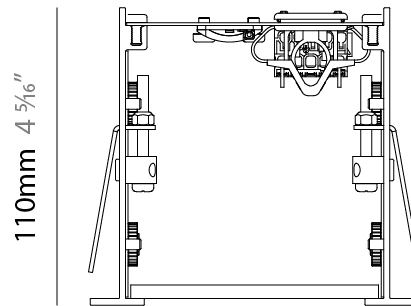

#### OPTICAL

#### RATINGS AND CERTIFICATIONS

Certified By: Certified for North American Standards  
 IP rating: IP20

Cut-out: 110mm 4 5/16"

100mm 3 15/16"

110mm 4 5/16"

82mm 3 1/4"

122mm 4 13/16"

PROJECT	_____
TYPE	_____
SPECIFIER	_____
QUANTITY	_____
DATE	_____